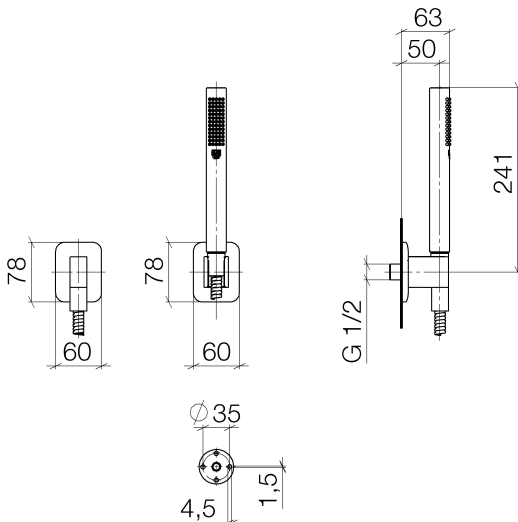

## Bathtub - Lissé

Hand shower set with individual flanges - polished chrome

Article number: 27 802 845-00 0010

- Standard spray mode
- Descaling system
- 3/8" Shower outlet
- Flange for wall elbow 2-3/8" x 3-1/8"
- Wall bracket with flange 2-3/8" x 3-1/8"
- Metal shower hose 49-1/4" with anti-twist device
- 1/2" wall elbow
- Water flow rate limited to max. 1.8 gpm
- Internal backflow preventer.

## Dimensional drawing

Bathtub - Lissé  
Hand shower set with individual flanges - polished chrome  
Article number: 27 802 845-00 0010

All dimensions in mm / inch = mm x 0,0394

### Flow rate chart

Bathtub - Lissé  
Hand shower set with individual flanges - polished chrome  
Article number: 27 802 845-00 0010