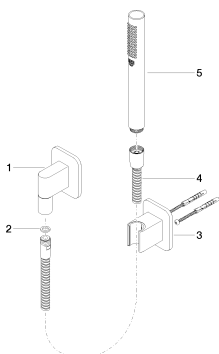

Bathtub - Lissé
Hand shower set with individual flanges - polished chrome
Article number: 27 802 845-00 0010

Other surface finishes

platinum matte
27 802 845-06 0010

More custom finish options are available via special production (xTra Service). Please see our finish matrix for availability and pricing or contact a Dornbracht representative.

Required article

35 080 970-90 0010
Rough-in adapter -

Spare parts list

Number	Item Number	Designation	Number of units