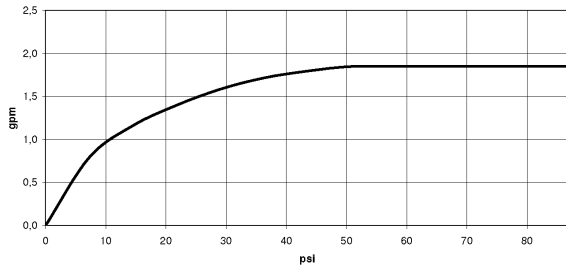

Bathtub - Lissé
Hand shower set with individual flanges - polished chrome
Article number: 27 802 845-00 0010

All dimensions in mm / inch = mm x 0,0394

Flow rate chart